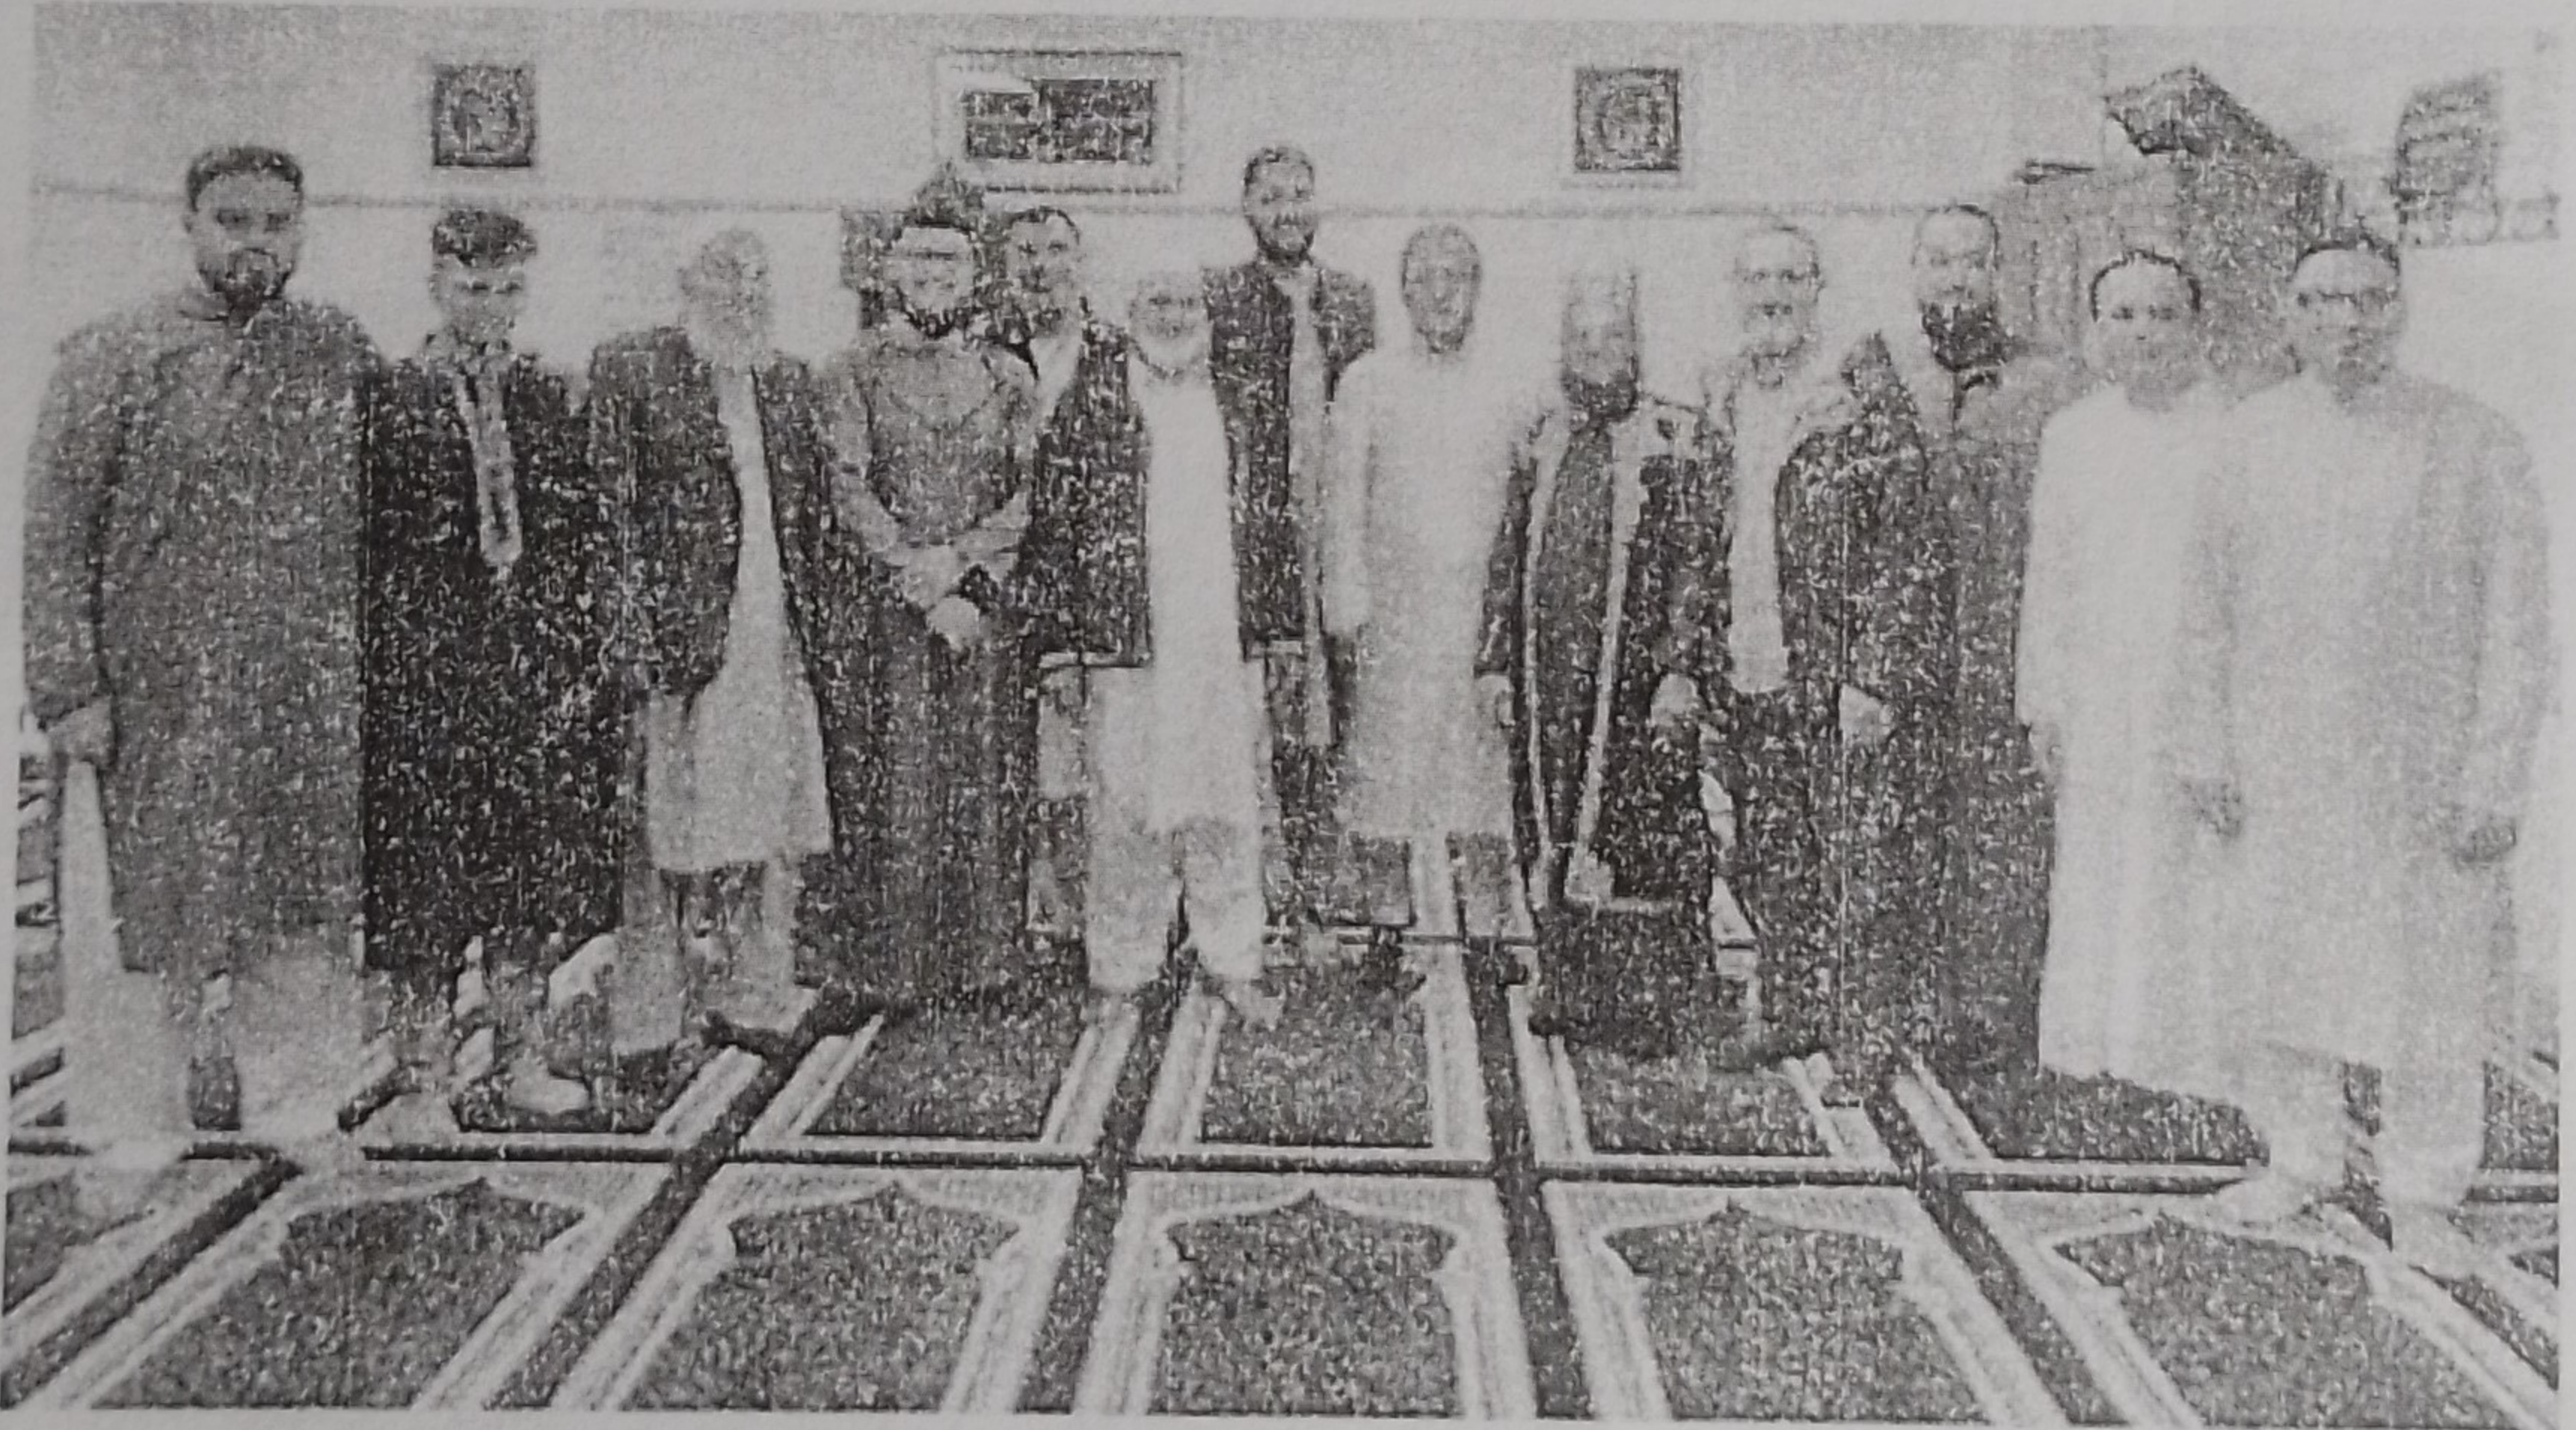

Yellow Advertiser

Advertisement

The Iqrah Education & Cultural Centre on Chase Cross Road (Ghulam Fareed)

News

Romford mosque's application to extend opening hours rejected for third time amid